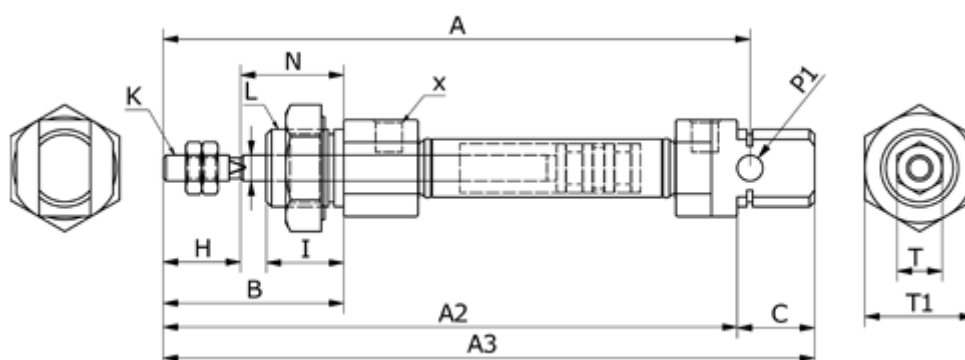

Data Sheet

Article number: 58MI20S0040CAG

Description: Cylinder MI-20x40-S-CA-G, Ø20x40
Double acting type - port 1/8"

Measures

A	= 115	K	= M8x1,25	V = 8
A2	= 62	L	= M22x1,5	X = 1/8"
A3	= 126	N	= 24	
B	= 44	O	= 11	
Bore diameter	= 20	P1	= 8	
C	= 20	Stroke	= 40	
HS	= 20	T	= 12	
I	= 20	T1	= 29	